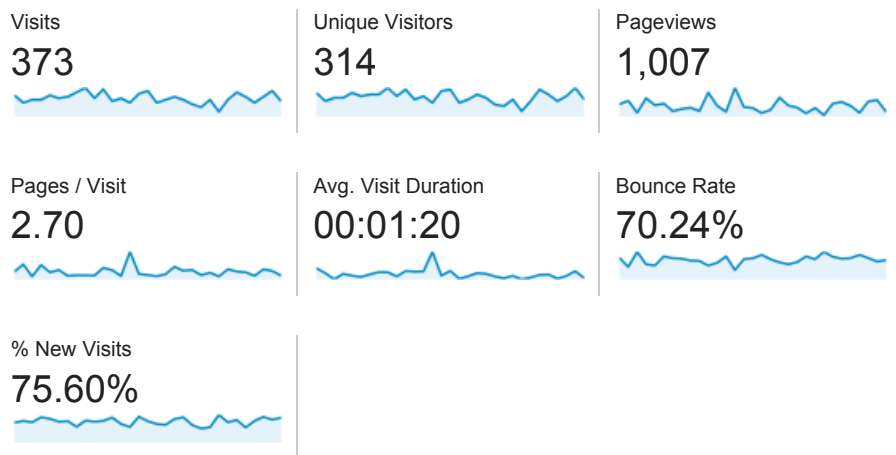

Dec 1, 2013 - Dec 31, 2013

Audience Overview

Overview

314 people visited this site

Language	Visits	% Visits
1. es	166	44.50%
2. es-es	153	41.02%
3. en	26	6.97%
4. en-us	20	5.36%
5. ca	2	0.54%
6. en-gb	2	0.54%
7. (not set)	1	0.27%
8. es-419	1	0.27%
9. fr	1	0.27%
10. fr-fr	1	0.27%