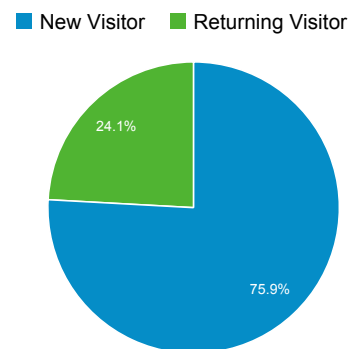

Dec 1, 2013 - Dec 31, 2013

Audience Overview

Overview

314 people visited this site

Language	Visits	% Visits
1. es	166	44.50%
2. es-es	153	41.02%
3. en	26	6.97%
4. en-us	20	5.36%
5. ca	2	0.54%
6. en-gb	2	0.54%
7. (not set)	1	0.27%
8. es-419	1	0.27%
9. fr	1	0.27%
10. fr-fr	1	0.27%