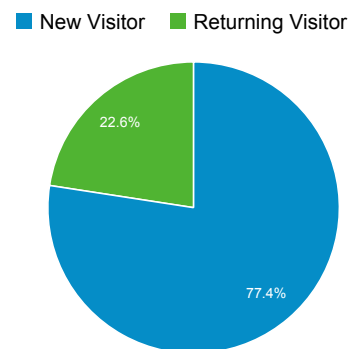

Audience Overview

All Visits
100.00%

Overview

682 people visited this site

Visits 811	Unique Visitors 682	Pageviews 2,436
Pages / Visit 3.00	Avg. Visit Duration 00:01:57	Bounce Rate 74.60%
% New Visits 77.31%		