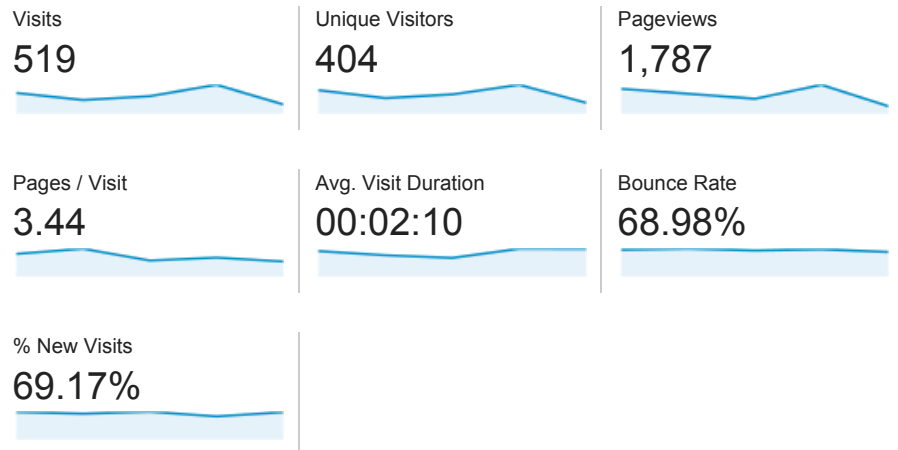

Sep 1, 2013 - Sep 30, 2013

Audience Overview

All Visits
100.00%

Overview

404 people visited this site

Language	Visits	% Visits
1. es	240	46.24%
2. es-es	210	40.46%
3. en	47	9.06%
4. en-us	11	2.12%
5. ca	3	0.58%
6. es-419	2	0.39%
7. es-mx	2	0.39%
8. ar-sa	1	0.19%
9. de-de	1	0.19%
10. es-us	1	0.19%