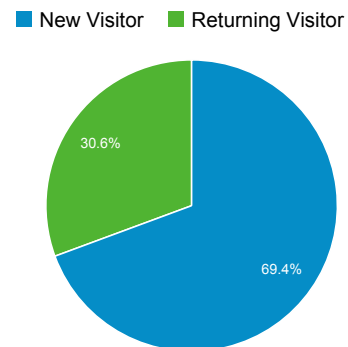

Sep 1, 2013 - Sep 30, 2013

Audience Overview

All Visits
100.00%

Overview

404 people visited this site

Language	Visits	% Visits
1. es	240	46.24%
2. es-es	210	40.46%
3. en	47	9.06%
4. en-us	11	2.12%
5. ca	3	0.58%
6. es-419	2	0.39%
7. es-mx	2	0.39%
8. ar-sa	1	0.19%
9. de-de	1	0.19%
10. es-us	1	0.19%