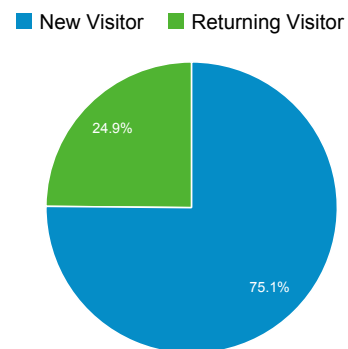

Aug 1, 2013 - Aug 31, 2013

Audience Overview

Overview

424 people visited this site

Language	Visits	% Visits
1. es-es	223	42.64%
2. es	213	40.73%
3. en	54	10.33%
4. en-us	16	3.06%
5. ca	9	1.72%
6. ca-es	3	0.57%
7. en-gb	2	0.38%
8. c	1	0.19%
9. es-419	1	0.19%
10. es-us	1	0.19%