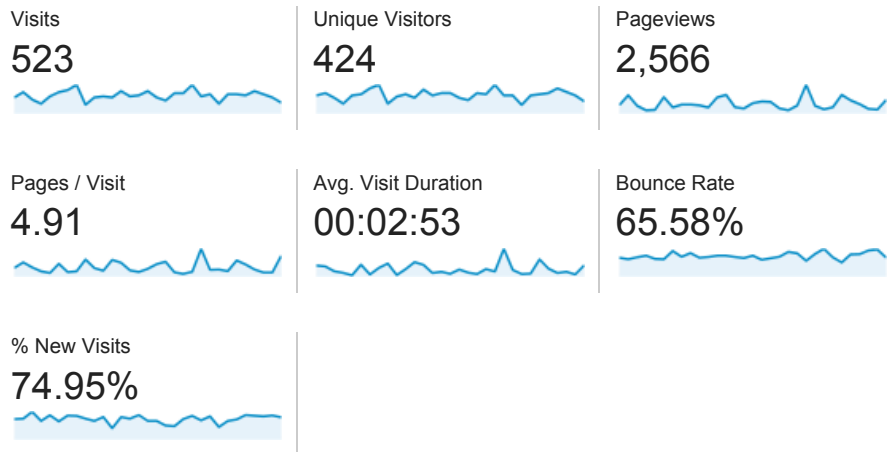

Aug 1, 2013 - Aug 31, 2013

Audience Overview

Overview

424 people visited this site

Language	Visits	% Visits
1. es-es	223	42.64%
2. es	213	40.73%
3. en	54	10.33%
4. en-us	16	3.06%
5. ca	9	1.72%
6. ca-es	3	0.57%
7. en-gb	2	0.38%
8. c	1	0.19%
9. es-419	1	0.19%
10. es-us	1	0.19%