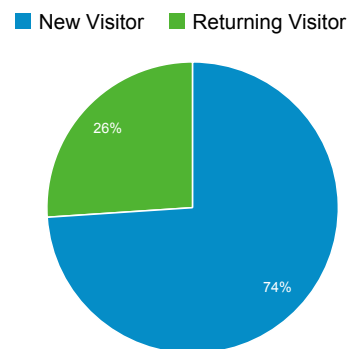

Audience Overview

Overview

361 people visited this site

Language	Visits	% Visits
1. es	194	42.83%
2. es-es	174	38.41%
3. en	44	9.71%
4. en-us	31	6.84%
5. ca	3	0.66%
6. fr	2	0.44%
7. it	2	0.44%
8. es-pe	1	0.22%
9. pl	1	0.22%
10. sv	1	0.22%