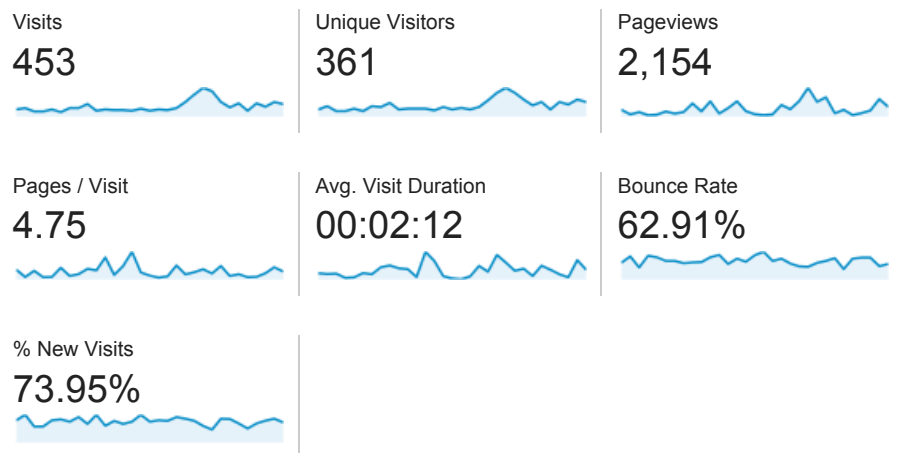

Audience Overview

Overview

361 people visited this site

Language	Visits	% Visits
1. es	194	42.83%
2. es-es	174	38.41%
3. en	44	9.71%
4. en-us	31	6.84%
5. ca	3	0.66%
6. fr	2	0.44%
7. it	2	0.44%
8. es-pe	1	0.22%
9. pl	1	0.22%
10. sv	1	0.22%